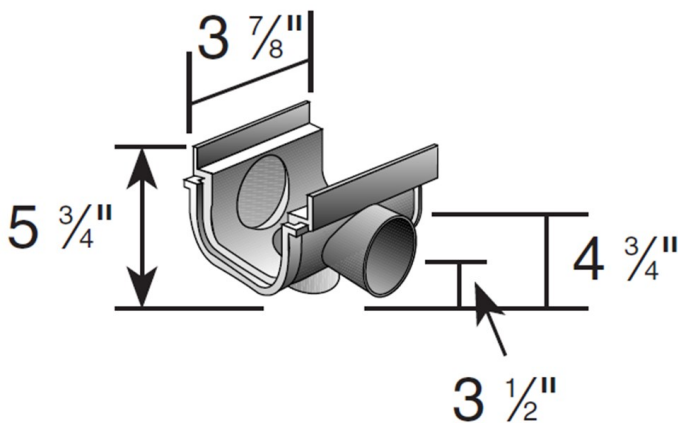

## 5" x 20" Shallow Profile Channel

Part #: 820  
Material: Protected High Impact PVC  
Color: Light Gray  
Mechanical Interlocking Joints  
Use with 5" Pro Series Grates ( 2 grates per channel),  
Cap/Outlet (#821).  
Fits: 1-1/2" Sch. 40 Pipe ( Spigot) with Part# 821 outlet.  
Weight Per Each: 1.35 lbs. per each.  
UV inhibitor

## 5" x 20" Shallow Profile Channel Accessories

Part No.	Description	Color	Qty.	(lbs.)	Class	Specifications
821	5" Shallow Profile End Cap/ 1-1/2" SCH 40 SPT Knock Out End Outlet*	Light Gray	10	0.15	25IN	NDS #821, 5" Wide Shallow Profile high impact PVC End Cap/End Outlet.

Part No.	Description	Color	Qty.	(lbs.)	Class	Specifications
822	5" Shallow Profile 3" S&D SPT Bottom Outlet/ 1-1/2" SCH 40 SPT Side Outlet	Light Gray	10	0.60	25IN	NDS #822, 5" Wide Shallow Profile high impact PVC Bottom/Side Outlet.