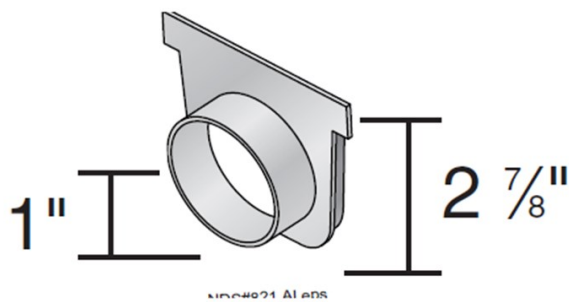

## 5" x 20" Shallow Profile Channel

Part #: 820  
Material: Protected High Impact PVC  
Color: Light Gray  
Mechanical Interlocking Joints  
Use with 5" Pro Series Grates ( 2 grates per channel),  
Cap/Outlet (#821).  
Fits: 1-1/2" Sch. 40 Pipe ( Spigot) with Part# 821 outlet.  
Weight Per Each: 1.35 lbs. per each.  
UV inhibitor

## 5" x 20" Shallow Profile Channel Accessories

Part No.	Description	Color	Qty.	(lbs.)	Class	Specifications
821	5" Shallow Profile End Cap/ 1-1/2" SCH 40 SPT Knock Out End Outlet*	Light Gray	10	0.15	25IN	NDS #821, 5" Wide Shallow Profile high impact PVC End Cap/End Outlet.