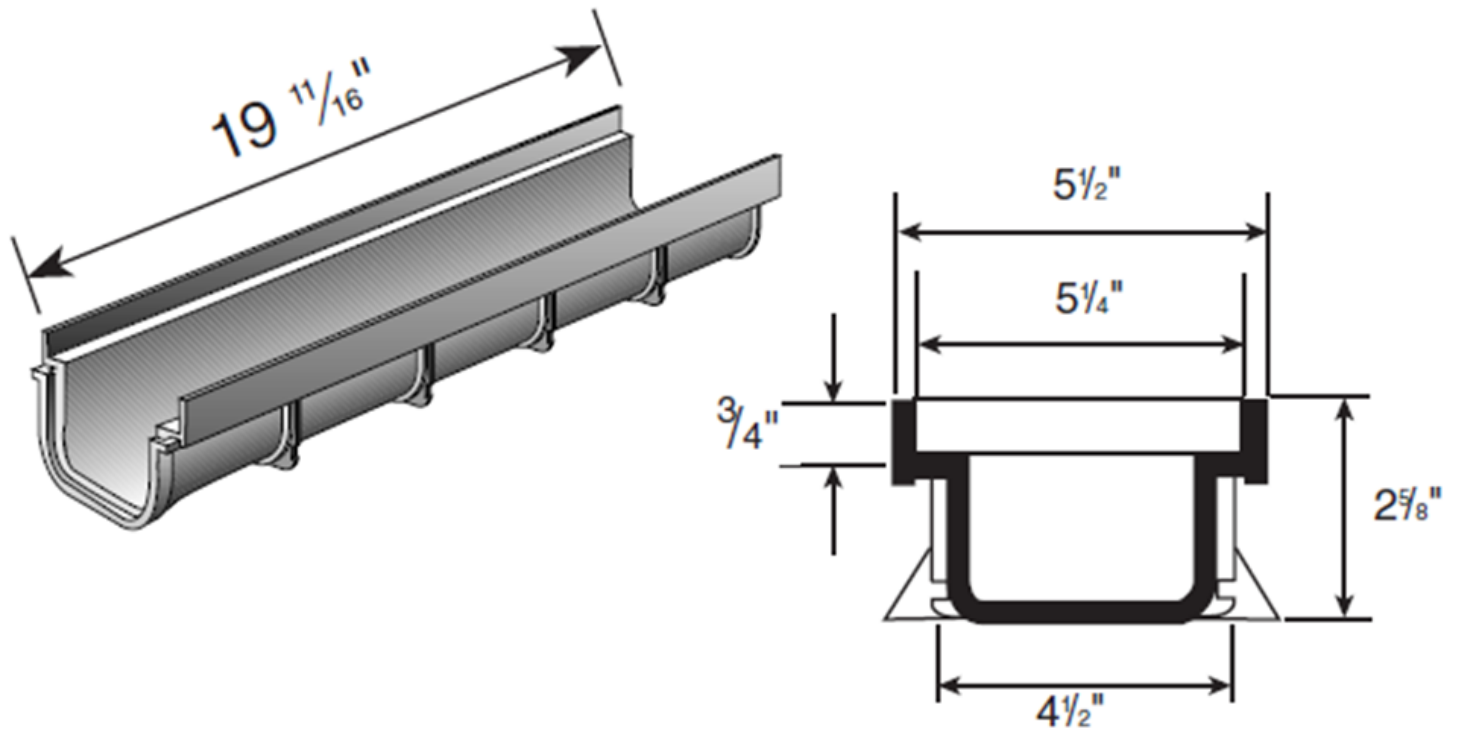

## 5" x 20" Shallow Profile Channel

Part #: 820  
Material: Protected High Impact PVC  
Color: Light Gray  
Mechanical Interlocking Joints  
Use with 5" Pro Series Grates ( 2 grates per channel),  
Cap/Outlet (#821).  
Fits: 1-1/2" Sch. 40 Pipe ( Spigot) with Part# 821 outlet.  
Weight Per Each: 1.35 lbs. per each.  
UV inhibitor

## 5" x 20" Shallow Profile Channel Accessories

Part No.	Description	Color	Qty.	(lbs.)	Class	Specifications
821	5" Shallow Profile End Cap/ 1-1/2" SCH 40 SPT Knock Out End Outlet*	Light Gray	10	0.15	25IN	NDS #821, 5" Wide Shallow Profile high impact PVC End Cap/End Outlet.

Part No.	Description	Color	Qty.	(lbs.)	Class	Specifications
822	5" Shallow Profile 3" S&D SPT Bottom Outlet/ 1-1/2" SCH 40 SPT Side Outlet	Light Gray	10	0.60	25IN	NDS #822, 5" Wide Shallow Profile high impact PVC Bottom/Side Outlet.